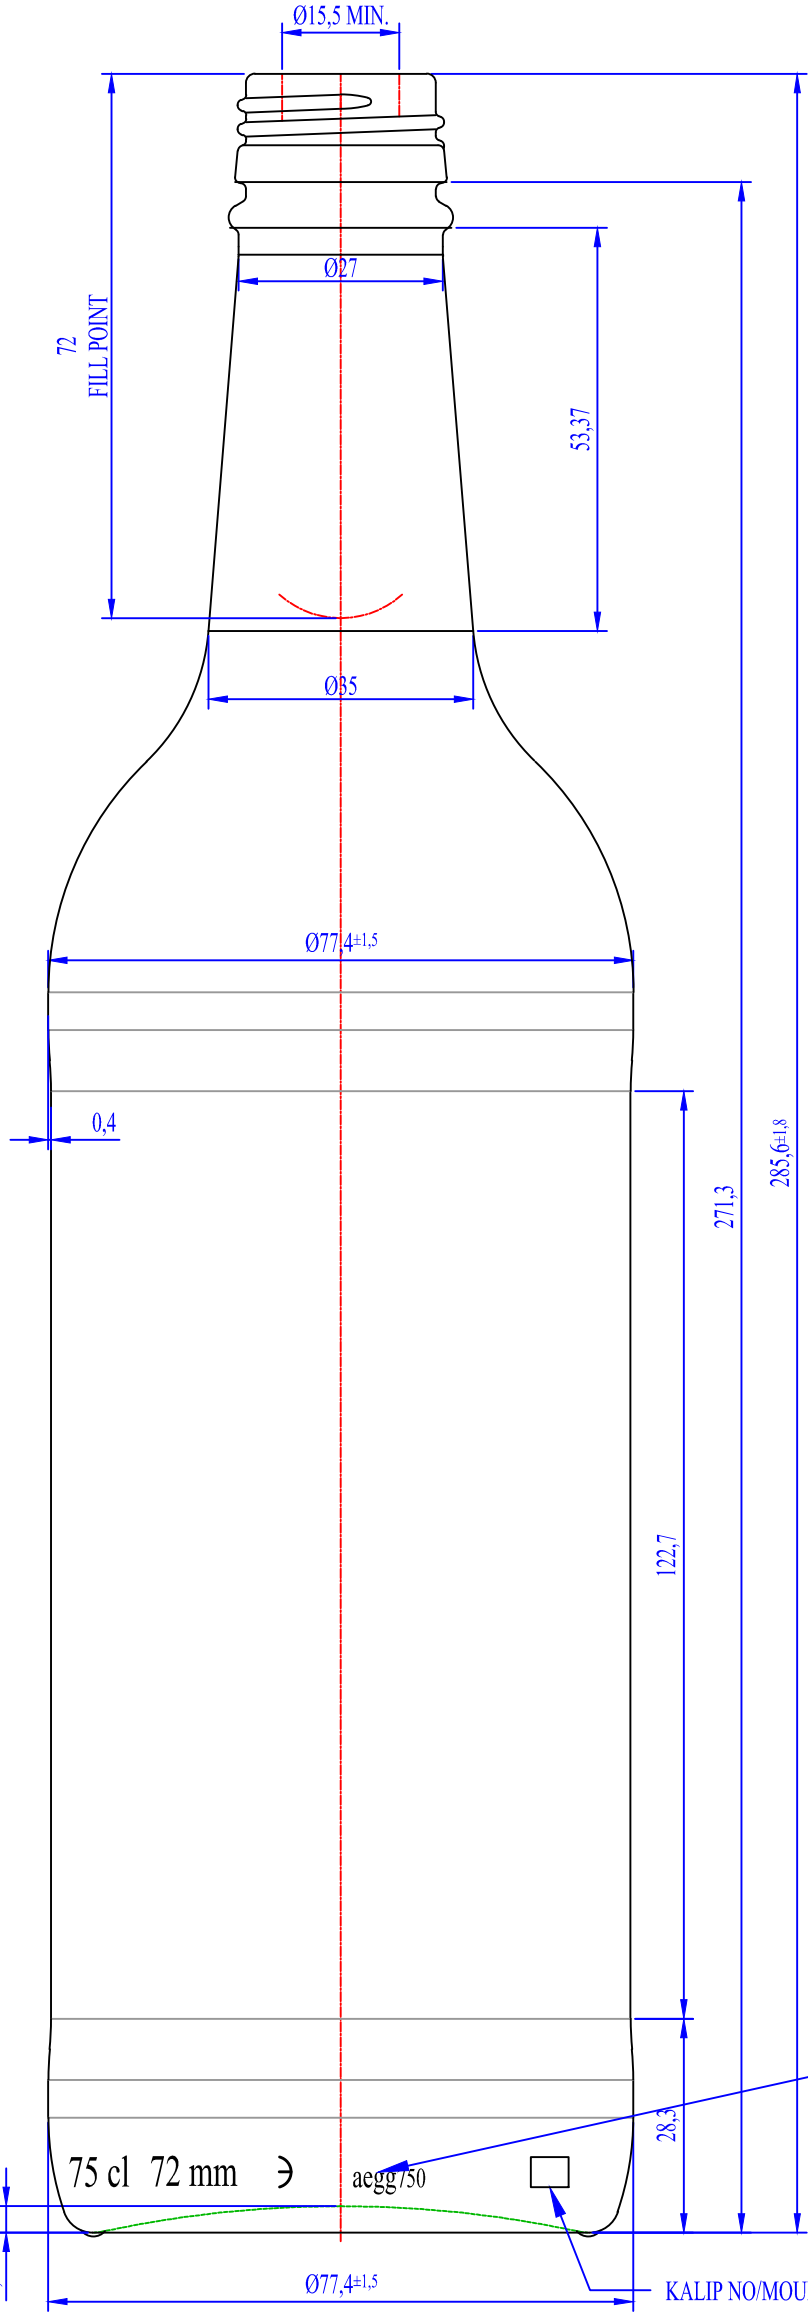

ÜRÜN ÖZEL./ITEM SPEC.	
KOD/CODE	8511
CİNSİ/BEVERAGE	Şişe / Bottle
SİLME HACİM/ BRIMFULL CAPACITY	780 cc
DOLUM HACMİ/ FILLING CAPACITY	750 cc±%2
BOY/LENGTH	285,6 mm
KAFA YAPISI/ FINISH TYPE	28 MCA 3 WITH BEAD

FRIG 75 cl

ÖLÇEK/SCALE	1/1
-------------	-----

DİĞER YARIMDA
DOT KOD - ÜRETİCİ SEMBOLÜ /
ON THE OTHER SIDE DOT
CODE-TRADE MARK

STATED HIGHT AND WIDTH,
CUT 1 MM DIA BALL MILLING
TOOL AT 0.3 MM DEPTH

KALIP NO/MOULD NUMBER

72 RADIAL STIPPLES STATED
HIGHT AND WIDTH CUT BY
4 MM DIA END MILL CUTTER
AT 0.5 MM DEPTH AT 5 DEG ANGLE

GURALLAR CAM AMBALAJ TASARIMI OLAN BU RESİM HİÇBİR ŞEKİLDE
YETKİLİDEN İZİN ALMADAN KULLANILAMAZ, ÇOĞALTILAMAZ,
DEĞİŞTİRİLEMEZ VE BAŞKASINA VERİLEMEZ. / WITHOUT THE WRITTEN
CONSTENT OF GURALLAR GLASS PACKAGING UNAUTHORIZED USE
AND-OR REPRODUCTION OF THE TECHNICAL DRAWINGS, AND-OR
SHARING OF THE MENTIONED DOCUMENTS WITH THE THIRD PARTIES
ARE STRICTLY PROHIBITED.