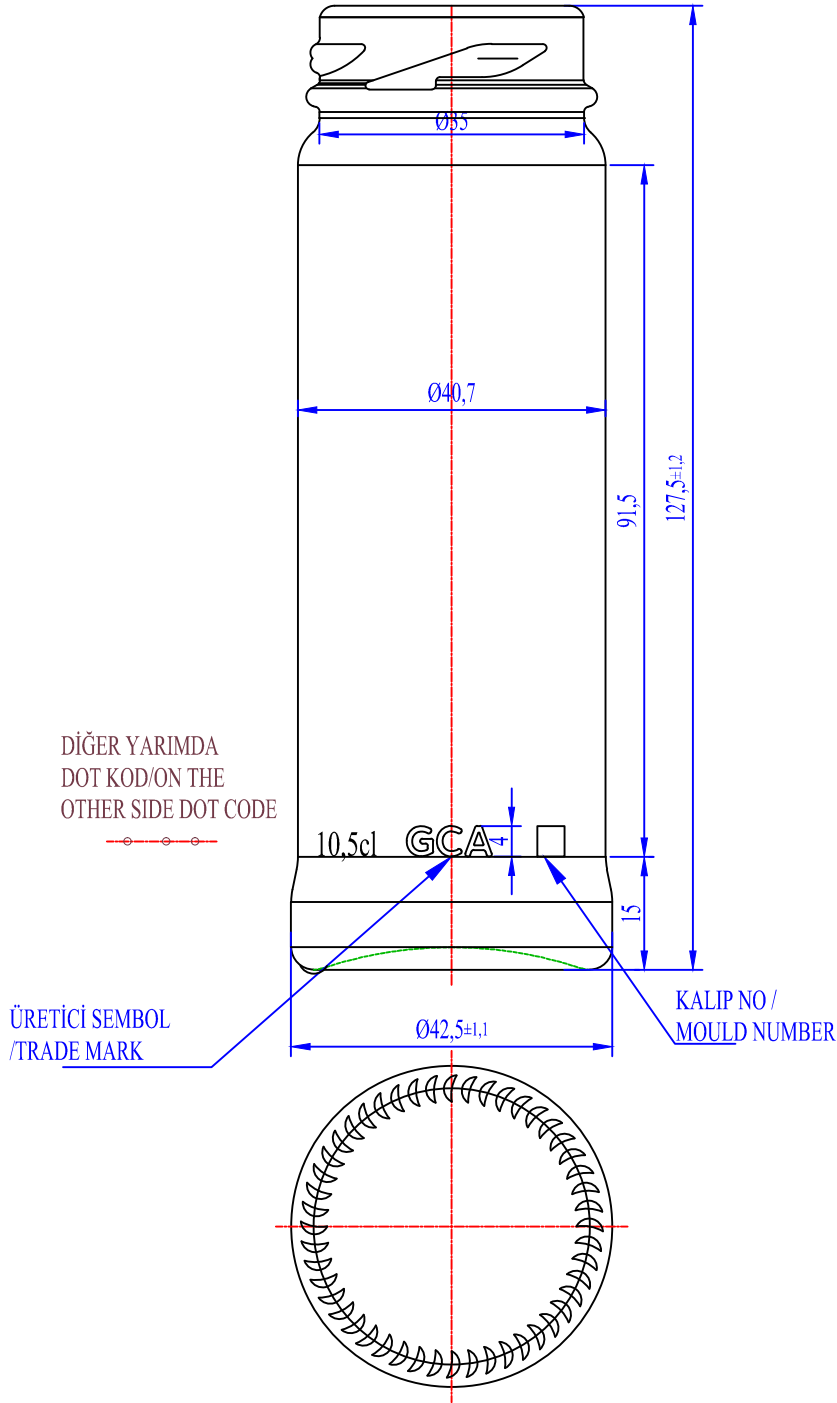

ÜRÜN ÖZEL./ITEM SPEC.

KOD/ CODE	6413
CİNSİ/ BEVERAGE	Kavanoz / Jar
SİLME HACİM/ BRIMFULL CAPACITY	112 cc
DOLUM HACİM/ FILLING CAPACITY	105 cc
BOY/ LENGTH	127,5 mm
KAFA YAPISI/ FINISH TYPE	38 T/O FD 146

MERCAN 10,5 cl

ÖLÇEK/SCALE

1/1

GCA

GÜRALLAR

CAM AMBALAJ

GÜRALLAR CAM AMBALAJ TASARIMI OLAN BU RESİM HİÇBİR ŞEKİLDE YETKİLİDEN İZİN ALMADAN KULLANILAMAZ, ÇOĞALTILAMAZ, DEĞİŞTİRİLEMEZ VE BAŞKASINA VERİLEMEZ. / WITHOUT THE WRITTEN CONSENT OF GÜRALLAR GLASS PACKAGING UNAUTHORIZED USE AND/OR REPRODUCTION OF THE TECHNICAL DRAWINGS, AND/OR SHARING OF THE MENTIONED DOCUMENTS WITH THE THIRD PARTIES ARE STRICTLY PROHIBITED.