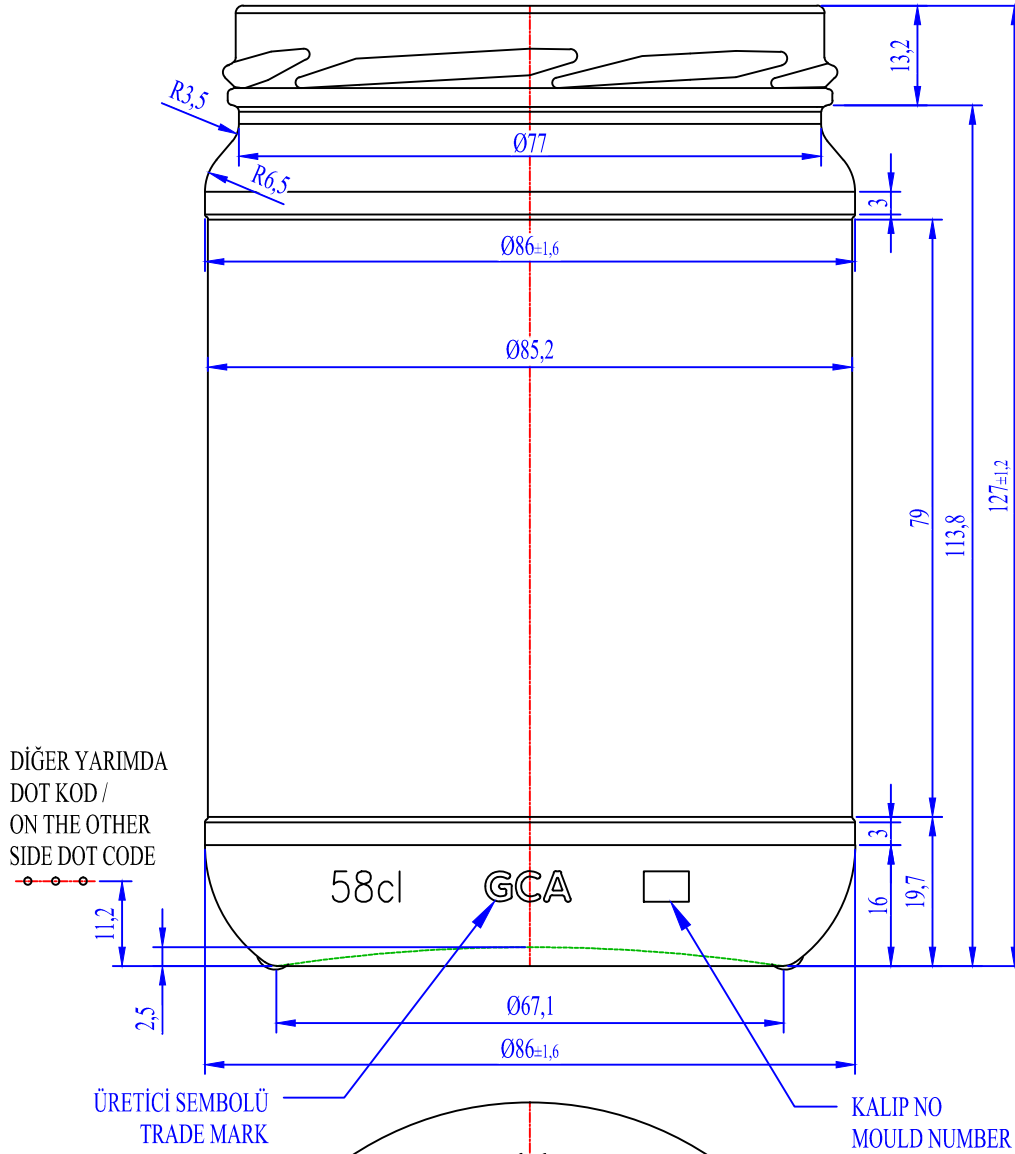

## ÜRÜN ÖZEL./ITEM SPEC.

KOD/ CODE	70055
CINSI/ BEVERAGE	Kavanoz/ Jar
SILME HACMI/ BRIMFULL CAPACITY	580 cc
DOLUM HACMI/ FILLING CAPACITY	580 cc
BOY/ LENGTH	127 mm
KAFA YAPISI/ FINISH TYPE	82 T/O FD 130

# MERCAN 58cl

ÖLÇEK/SCALE

1/1

GÜRALLAR CAM AMBALAJ TASARIMINDAN BU RESİM HİÇBİR ŞEKİLDE  
YETKİLİDEN İZİN ALMADAN KULLANILMAZ, ÇOĞALTILMAZ,  
DEĞİŞTİRİLEMEZ VE BAŞKASINA VERİLEMEZ. WITHOUT THE WRITTEN  
CONSIST OF GURALLAR GLASS PACKAGING COMPANY'S AUTHORIZED USE,  
AND/OR REPRODUCTION OF THE TECHNICAL DRAWINGS, AND/OR  
SHARING OF THE MENTIONED DOCUMENTS WITH THE THIRD PARTIES  
ARE STRICTLY PROHIBITED.